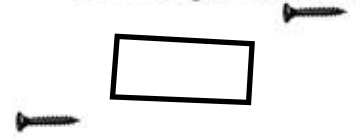

## iPhone 6s Charging Port Screw Chart

<https://youtu.be/vphYo8SHjFk>  
Replacement charging ports, and tools  
Can be found in the video description.

Battery Latch Plate

Vibrator Motor

Charging Port ribbon

Little Black Niblit

Loud Speaker

Hidden Screw  
(Under black tape)

Bottom 2 Pentalobe Screws

If I helped you out, follow me on instagram! @ZacksJerryRig  
And subscribe to my YouTube Channel: JerryRigEverything